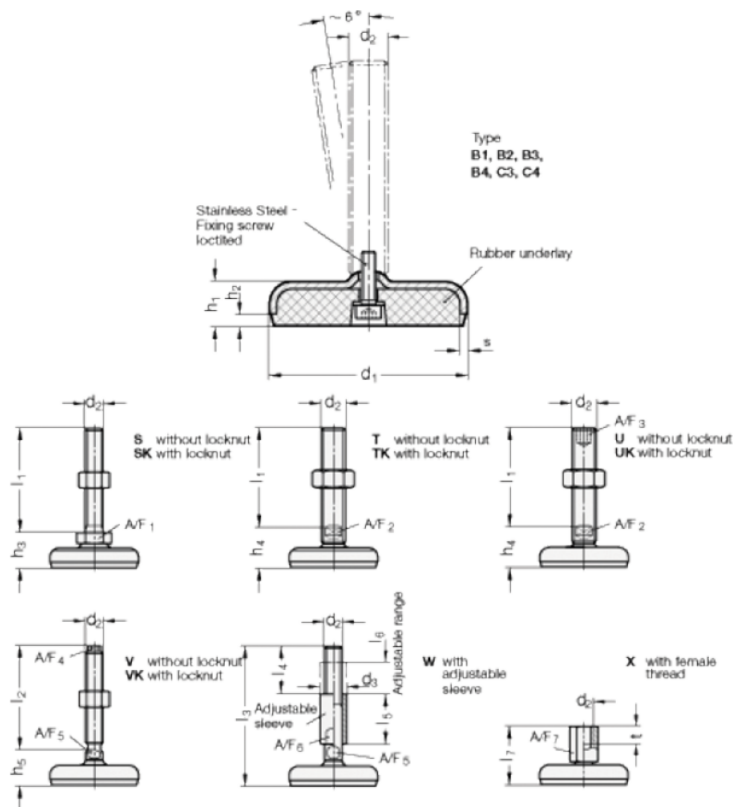

Article number: 2031100M1675B2UK

Description: E+G levelling foot  
GN 31-100-M16-75-B2-UK

Note: UK With nut, Hexagon socket at the top, Wrench flat at the bottom

## Measures

A/F2	= 12	s = 3
A/F3	= 8	
d1	= 100	
d2	= 16	
h1	= 20	
h4 +4.0/0	= 34	
l1	= 75	